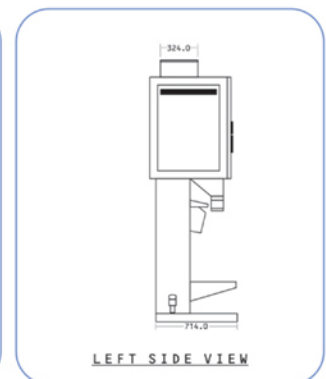

Semi Auto Rice Packer High Accuracy Weighing SAP - 5

Dimensions

Model	Weighing Range	Accuracy	Voltage	Power Requirement	Air Pressure	Capacity	Dimension (MM)
SAP - 5	5 -50kg	1/10,000	220V50 60HZ	600W 1Ø 230 VAC	5KG/ Cm ²	5-6 Bags/ Min	766(W) 761(D) 2351(H)