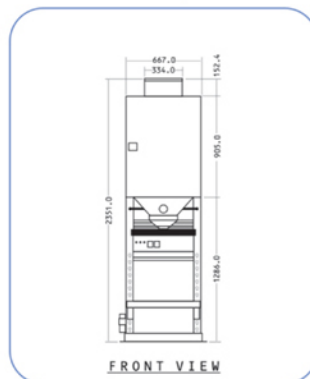

Semi Auto Rice Packer High Accuracy Weighing SAP - 5

Dimensions

Model	Weighing Range	Accuracy	Voltage	Power Requirement	Air Pressure	Capacity	Dimension (MM)
SAP - 5	5 -50kg	1/10,000	220V50 60HZ	600W 1Ø 230 VAC	5KG/ Cm ²	5-6 Bags/ Min	766(W) 761(D) 2351(H)