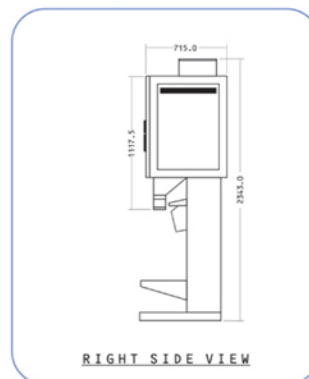

Semi Auto Rice Packer High Accuracy Weighing SAP - 5

Dimensions

Model	Weighing Range	Accuracy	Voltage	Power Requirement	Air Pressure	Capacity	Dimension (MM)
SAP - 5	5 -50kg	1/10,000	220V50 60HZ	600W 1Ø 230 VAC	5KG/ Cm ²	5-6 Bags/ Min	766(W) 761(D) 2351(H)