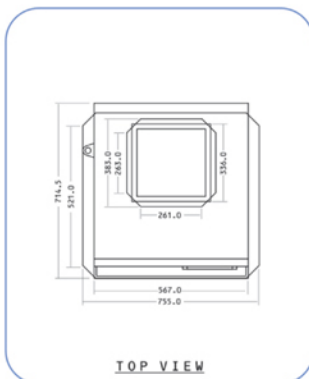

Semi Auto Rice Packer High Accuracy Weighing SAP - 5

Dimensions

Model	Weighing Range	Accuracy	Voltage	Power Requirement	Air Pressure	Capacity	Dimension (MM)
SAP - 5	5 -50kg	1/10,000	220V50 60HZ	600W 1Ø 230 VAC	5KG/ Cm ²	5-6 Bags/ Min	766(W) 761(D) 2351(H)