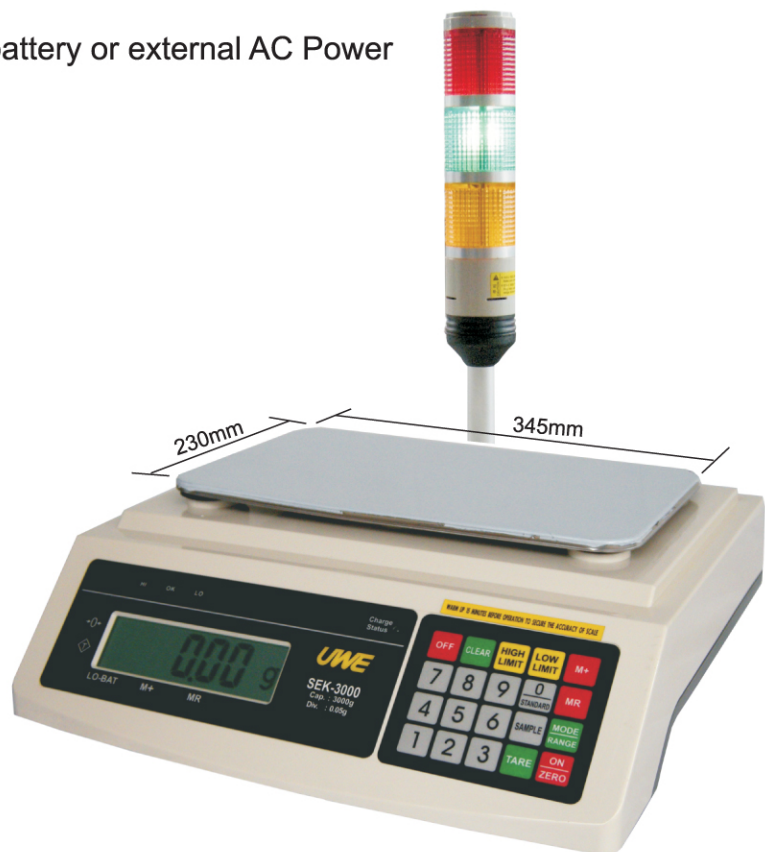

SEK series Check Weigher

Feature:

- Display Type: 6 x 25mm Wide Angle LCD Display
- 24 Bit Delta-Sigma A/D Converter with 1,000,000 internal Counts
- Selectable Weighing Units (grams (1/60,000, 1/30,000 or 1/15,000 resolution), lb, lb-oz)
- All-in-one program includes: straight weighing function / counting function/ weight check function / quantity check function
- HI-OK-OL Check status indicators
- Programmable HI-OK-OL Audio Output
- Equipped with power-on Zero tracking, digital motion filter at Zero & weighing, smart power saving, power-on- Zero, full tare range, Auto calibration functions
- Low battery indicator
- charge status indicator
- Bubble level, adjustable feet included
- Dual Power: By built-in rechargeable battery or external AC Power Adaptor (included)

Options:

- Rear display
- Backlight
- RS-232 interface
- Relay output

Specifications

Model No	Capacity	Division	Resolution
SEK-3000	3000g	0.05g	1/60000
SEK-6000	6000g	0.1g	
SEK-12K	12kg	0.2g	
SEK-30K	30kg	0.5g	
Power Source	By Built-in Rechargeable Battery or External Power Adaptor		
Max. Zero Range	2% of Rated capacity		
Max. Tare Range	100% of Rated capacity (Subtractive)		
Weight Units	Metric , Avoirdupois & Pieces		
Operation Environment	0° ~ 40°C (32° ~ 104°F), Non-condensed. R.H. < 85%		