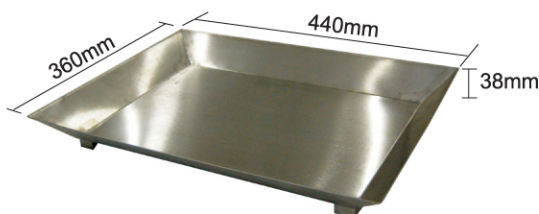

Model	SPE				
Capacity	6kg x 1g	10kg x 5g	15kg x 5g	25kg x 5g	30kg x 5g
Platter Size	230 x 330mm				
Power Source	By built in rechargeable battery or AC 220V				
Net Weight	3.8kg				

Features:

- Used only 3 pieces of size C Drycell
- Low consumption of battery power
- Battery life can last for 12 months
- 5 preset unit price memories
- Back light Display on operator side
- Weighing item price & non-weighing item price accumulation
- When accumulation forward & backward price checking

Specifications

Model	SPS				
Capacity	6kg x 1g	10kg x 5g	15kg x 5g	25kg x 5g	30kg x 5g
Platter Size	230 x 330mm				
Power Source	3 pieces size C Drycells				
Net Weight	3.8kg				

Option:
Extend Stainless Steel platter