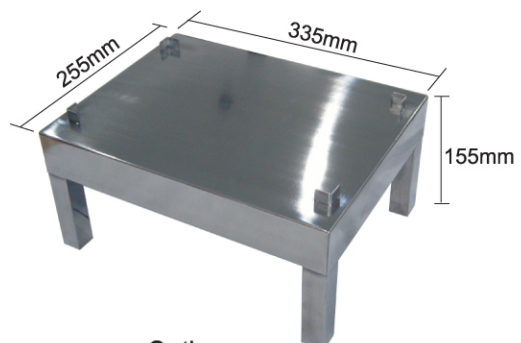

Model	SPE				
Capacity	6kg x 1g	10kg x 5g	15kg x 5g	25kg x 5g	30kg x 5g
Platter Size	230 x 330mm				
Power Source	By built in rechargeable battery or AC 220V				
Net Weight	3.8kg				

Features:

- Used only 3 pieces of size C Drycell
- Low consumption of battery power
- Battery life can last for 12 months
- 5 preset unit price memories
- Back light Display on operator side
- Weighing item price & non-weighing item price accumulation
- When accumulation forward & backward price checking

Specifications

Model	SPS				
Capacity	6kg x 1g	10kg x 5g	15kg x 5g	25kg x 5g	30kg x 5g
Platter Size	230 x 330mm				
Power Source	3 pieces size C Drycells				
Net Weight	3.8kg				

Option:
Extend Stainless Steel platter