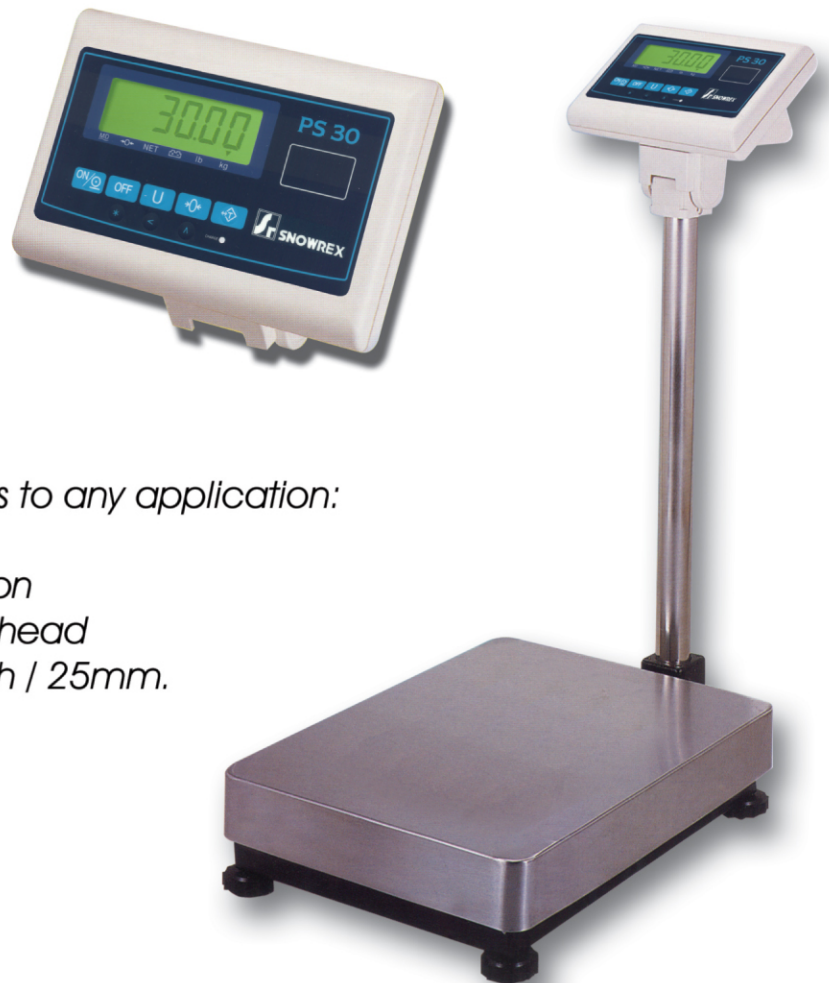

SNOWREX

PS 30L series PLATFORM SCALE

FEATURES:

- Auto Zero Tracking
- Full Digital Calibration (FDC)
- Full tare
- Kg/lb conversion
- Rechargeable battery power 6V
- Rechargeable display pod adapts to any application:
pedestal top, wall mounting
- Aluminium die Casting Construction
- Best Viewing Angle for adjustable head
- 6 digits large LCD numerals, 1 inch / 25mm.
- Stainless steel platform
- Low battery and charge warning
- Overload Protection
- Auto shut-off
- Backlit

Specifications

Model	PS 30L		
Capacity	30 kg	60 kg	150 kg
Division	5 g	10 g	20 g
Platform Diameter	350 x 450 mm		
Operation Temperatures	0°C ~ 40°C		
Power Supply	AC Adaptor, 9V / 500mA		
Net weight	12.5 kg		