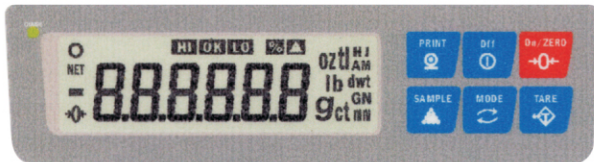

SNOWREX

EJ series Compact Balances

Multi weighing units

g	Gram
lb	Pound (av)
oz	Ounce (av)
ozt	Troy ounce
dwt	Pennyweight
GN	Grain
ct	Carat
tl	Tael TW
tl^H	Tael HK
tl^{HJ}	Tael Jewel
tl_A	Tola-Anna
tl_M	Tola-Masha
mm	Momme

- **Fast and Stable weighing**
  High quality AD Converter offers fast and stable weighing.
- **Multi selectable weighing units**
  Gram, lb, oz, Tray oz, Grain, Carat, Tola, Toel (Taiwan, HK), Momme
- **Piece counting and Percentage functions**
- **Comparator (Hi/Lo) function**
- **Bright and distinct LCD display**
  Large-sized LCD Display with 17mm height digits indicates Bright and Distinct.
- **Battery Powered and Auto off**
  Advanced software for battery saving, Rechargeable battery, Low battery indication
- **Leveling feet and level bubble for accurate weighing**
- **Portable-compact size, High weight, rugged body**
- **Stainless steel weighing pan**
- **Overload protection**

Model	EJ-600	
Gram (g)	600.00 x 0.01	
Decimal Pound (av) (lb)	1.32300 x 0.00002	
Decimal Ounce (av) (oz)	21.1650 x 0.0005	
Troy Ounce (ozt)	19.2900 x 0.0005	
Pennyweight (dwt)	385.80 x 0.01	
Carat (ct)	3000.00 x 0.05	
Grain (GN)	92600 x 0.2	
Tola-Anna (tl_A)	51.44 tola x 0.1 ratti	
Tola-Masha (tl_M)	51-44 tola x 0.1 ratti	
Tael (kh-General) (tl^H)	15.8730 x 0.0005	
Tael (hk-Jewel) (tl^{HJ})	16.0305 x 0.0005	
Tael (tw) (tl)	16.0000 x 0.0005	
Momme (mm)	160.000 x 0.005	
Counting mode	Max. Count	60,000pcs
	Min. Unit weight	0.01 g
	Sample size	10, 20, 50, 100, 200 pieces
Percent mode	Min. Div	0.1 %
	Min. 100 % weight	1 g
Linearity	+ / -0.02 g	
Repeatability / Std. Dev.	0.01 g	
Pan size	118 Ø	
Display Type	7 segment LCD with backlight	
Dimensions	185 (W) x 211 (D) x 59 (H) mm	
Admissible Ambient Temperature	15°C ~ 30°C	
Weight	1/5 kg	
Power	AC adapter (9V/500mA) or Re-chargeable battery (6V)	
Standard Accessories	Manual, AC/DC (9V) adapter	
Options	OP-01 Carrying case; OP-02 Underhook